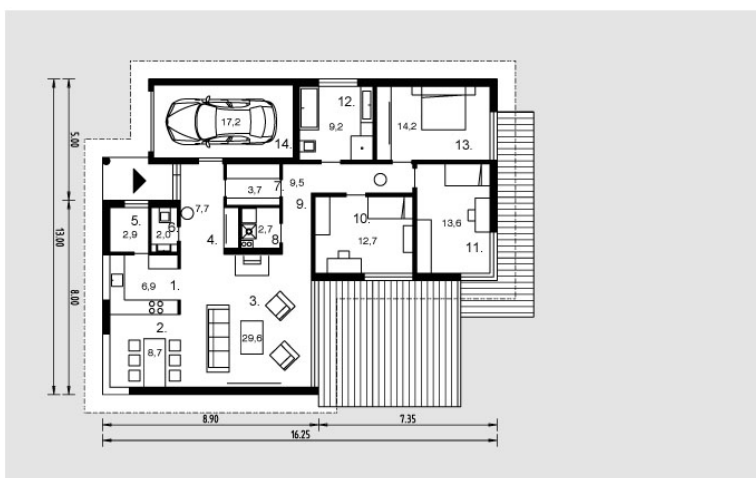

Eiviltas

Total area: 140.6 m² Living-space: 70.1 m²

First floor

1. Kitchen	6.9 m ²
2. Dining-room	8.7 m ²
3. Living-room	29.6 m ²
4. Hall	7.7 m ²
5. Boxroom	2.9 m ²
6. Toilet	2 m ²
7. Boxroom	3.7 m ²
8. Boiler-room	2.7 m ²
9. Corridor	9.5 m ²
10. Room	12.7 m ²
11. Room	13.6 m ²
12. Bathroom	9.2 m ²
13. Room	14.2 m ²
14. Garage	17.2 m ²
Total size:	140.6 m²