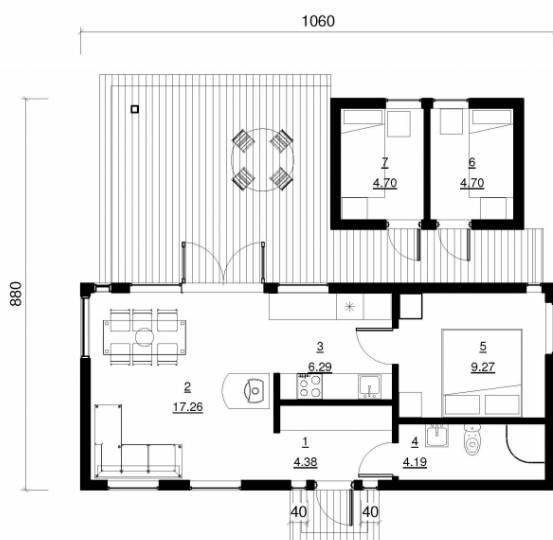

Garsė

Total area: 50.79 m² Living-space: 42.22 m²

First floor

1. Portal	4.38 m ²
2. Living-room	17.26 m ²
3. Kitchen	6.29 m ²
4. Bathroom	4.19 m ²
5. Room	9.27 m ²
6. Room	4.7 m ²
7. Room	4.7 m ²
Total size:	50.79 m²