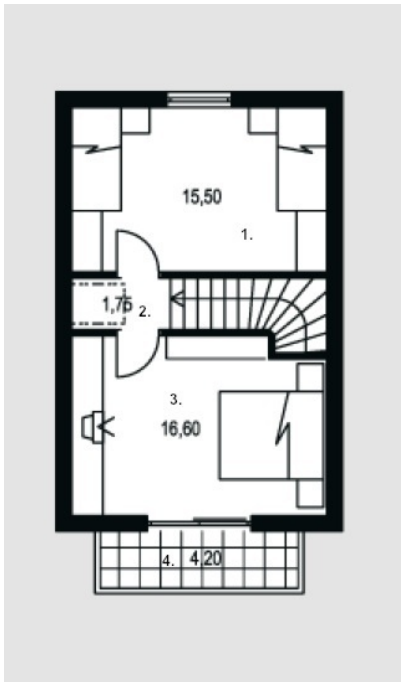

Jaugilas

Total area: 77.65 m² Living-space: 47.9 m²

First floor

1. Living-room	15.8 m ²
2. Portal	2.7 m ²
3. Kitchen and Dining-room	9.4 m ²
4. Bathroom	5.2 m ²
Total size:	33.1 m²

Jaugilas

Mansard

1. Room	15.5 m ²
2. Boxroom	1.75 m ²
3. Room	16.6 m ²
<hr/>	
Total size:	33.85 m ²