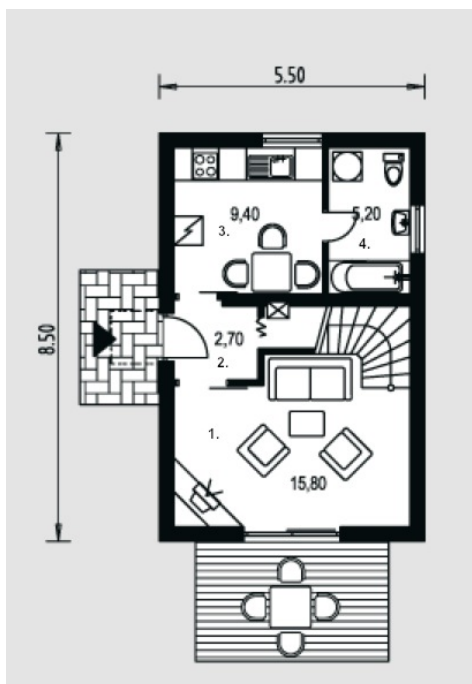

Jaugilas

Total area: 77.65 m² Living-space: 47.9 m²

First floor

1. Living-room	15.8 m ²
2. Portal	2.7 m ²
3. Kitchen and Dining-room	9.4 m ²
4. Bathroom	5.2 m ²
Total size:	33.1 m²

Jaugilas

Mansard

1. Room	15.5 m ²
2. Boxroom	1.75 m ²
3. Room	16.6 m ²
<hr/>	
Total size:	33.85 m ²