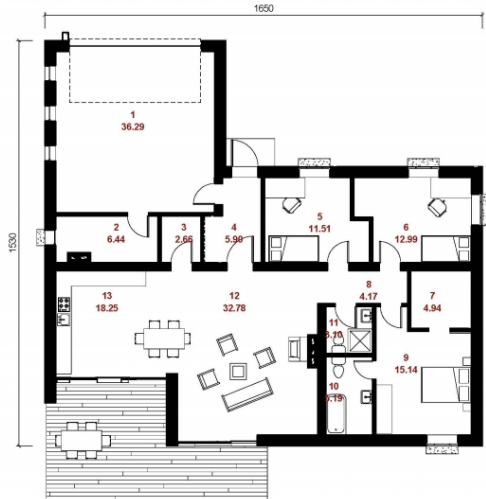

Mingailė

Total area: 159.36 m² Living-space: 98.61 m²

First floor

1. Garage	36.29 m ²
2. Boiler-room	6.44 m ²
3. Boxroom	2.66 m ²
4. Portal	5.9 m ²
5. Room	11.51 m ²
6. Room	12.99 m ²
7. Cloakroom	4.94 m ²
8. Corridor	4.17 m ²
9. Room	15.14 m ²
10. Bathroom	5.19 m ²
11. Bathroom	3.1 m ²
12. Living-room	32.78 m ²
13. Kitchen	18.25 m ²

Total size: 159.36 m²