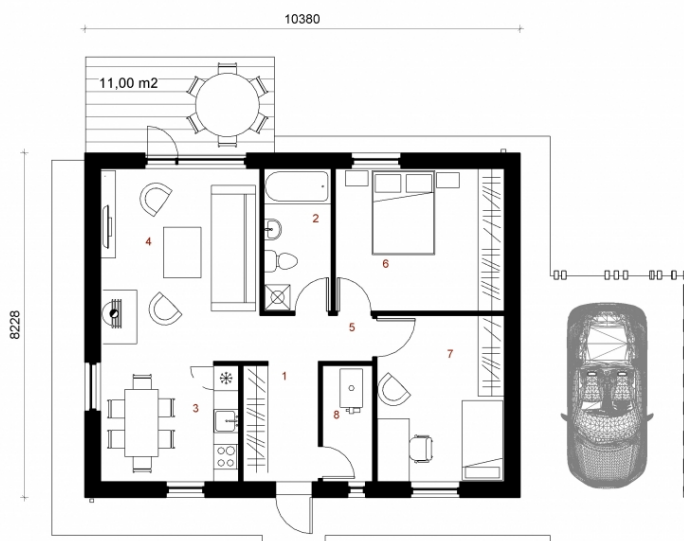

Tolminas

Total area: 70 m² Living-space: 70 m²

First floor

1. Portal	5.12 m ²
2. Bathroom	5.44 m ²
3.	9.43 m ²
4. Living-room	17.57 m ²
5. Corridor	2.89 m ²
6. Bedroom	13.72 m ²
7. Bedroom	12.09 m ²
8. Boiler-room	3.32 m ²
Total size:	69.58 m²