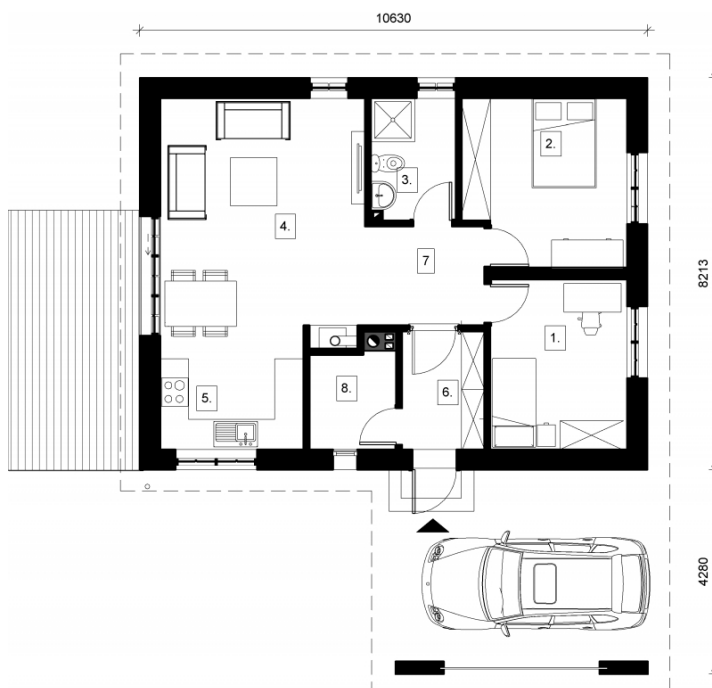

Vilma

Total area: 68.4 m² Living-space: 68.4 m²

First floor

1. Room	10.2 m ²
2. Room	11.7 m ²
3. Bathroom	4.5 m ²
4. Dining-room and Living-room	21.4 m ²
5. Kitchen	7.8 m ²
6. Portal	4.2 m ²
7. Corridor	5 m ²
8. Boiler-room	3.6 m ²
Total size:	68.4 m²